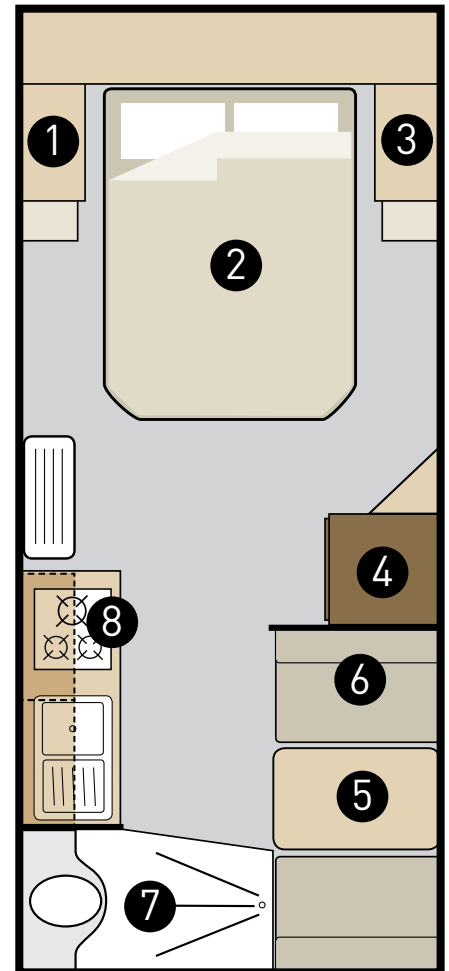

TECHNICAL SPECS

MAKE/MODEL: MICRO MAX 15'6"
EXTERNAL BODY LENGTH: 15'6 (4.7m)
EXTERNAL WIDTH: STD
EXTERNAL HEIGHT: 10'2 (3.1m)
TARE WEIGHT: approx. 1970kg
BALL WEIGHT: approx. 200kg
ATM: approx. 2260kg
GVM/GTM: approx. 2060kg
RRP: Inquire with Paramount dealer

LAYOUT KEY

- | | |
|--------------|------------------------|
| 1. Robe | 5. Tri-fold Table |
| 2. Queen bed | 6. Café Dinette |
| 3. Robe | 7. Shower/Toilet combo |
| 4. Fridge | 8. Oven |

CONTACT

PARAMOUNT CARAVANS