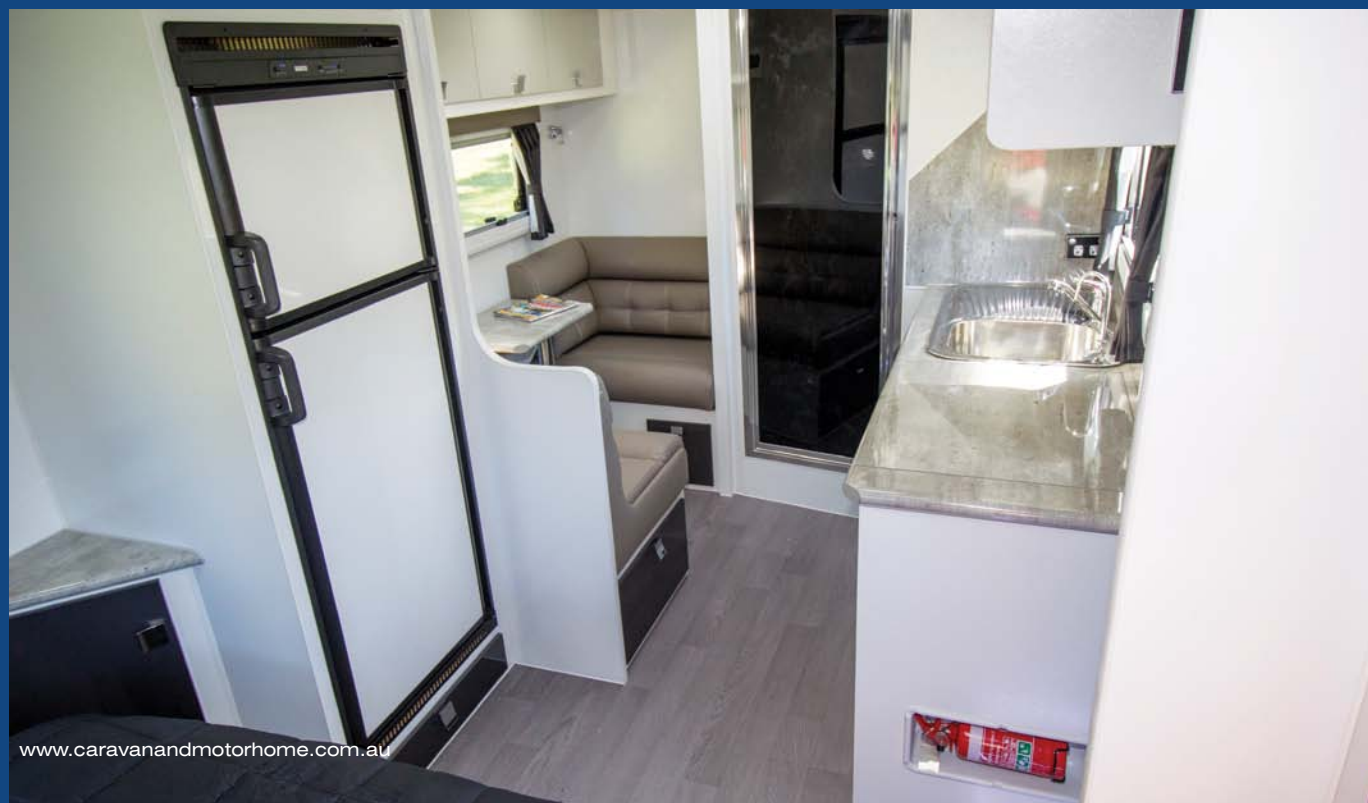

DEVOTION TO CUSTOMER SERVICE

One of the best features of a Paramount caravan is the specialised aftermarket care you will receive. With a dedicated online support service that operates 24 hours a day, seven days a week, Paramount customers can now connect with a trained professional on any smart phone, PC or tablet with any questions or concerns they

may have. Paramount have also created an online warranty and repairs system, for when those unavoidable accidents happen on the road. There's even a contact for new vanners, to provide support and guide them towards the best purchase possible. Owning a Paramount caravan means you're always covered.